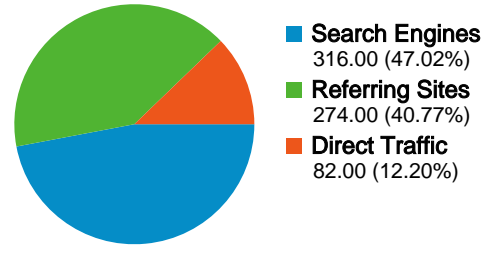

All traffic sources sent a total of 672 visits

-  **12.20%** Direct Traffic
-  **40.77%** Referring Sites
-  **47.02%** Search Engines

Top Traffic Sources

Sources	Visits	% visits
google (organic)	284	42.26%
entrecard.s3.amazonaws.com	87	12.95%
(direct) ((none))	82	12.20%
mashable.com (referral)	60	8.93%
trumptraffic.com (referral)	48	7.14%