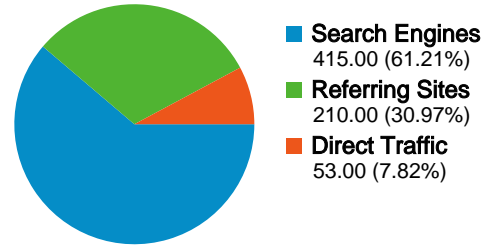

**All traffic sources sent a total of 678 visits**

-  **7.82%** Direct Traffic
-  **30.97%** Referring Sites
-  **61.21%** Search Engines

## Top Traffic Sources

Sources	Visits	% visits
google (organic)	364	53.69%
mashable.com (referral)	69	10.18%
trumptraffic.com (referral)	57	8.41%
(direct) ((none))	53	7.82%
yahoo (organic)	49	7.23%

Keywords	Visits	% visits
blogger tips	120	28.92%
href banner ads on blogger	15	3.61%
add banner to blogger	8	1.93%
banner for blogger	8	1.93%
blogger banners	6	1.45%