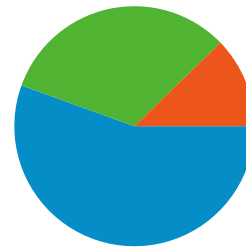

All traffic sources sent a total of 661 visits

 12.25% Direct Traffic

 32.22% Referring Sites

 55.52% Search Engines

- Search Engines
367.00 (55.52%)
- Referring Sites
213.00 (32.22%)
- Direct Traffic
81.00 (12.25%)

Top Traffic Sources

Sources	Visits	% visits
google (organic)	326	49.32%
(direct) ((none))	81	12.25%
entrecard.com (referral)	41	6.20%
yahoo (organic)	30	4.54%
blogexplosion.com (referral)	29	4.39%

Keywords	Visits	% visits
blogger tips	29	7.90%
blogger keywords	23	6.27%
importance of robots	7	1.91%
banner for blogger	6	1.63%
adding keywords to blogger	5	1.36%